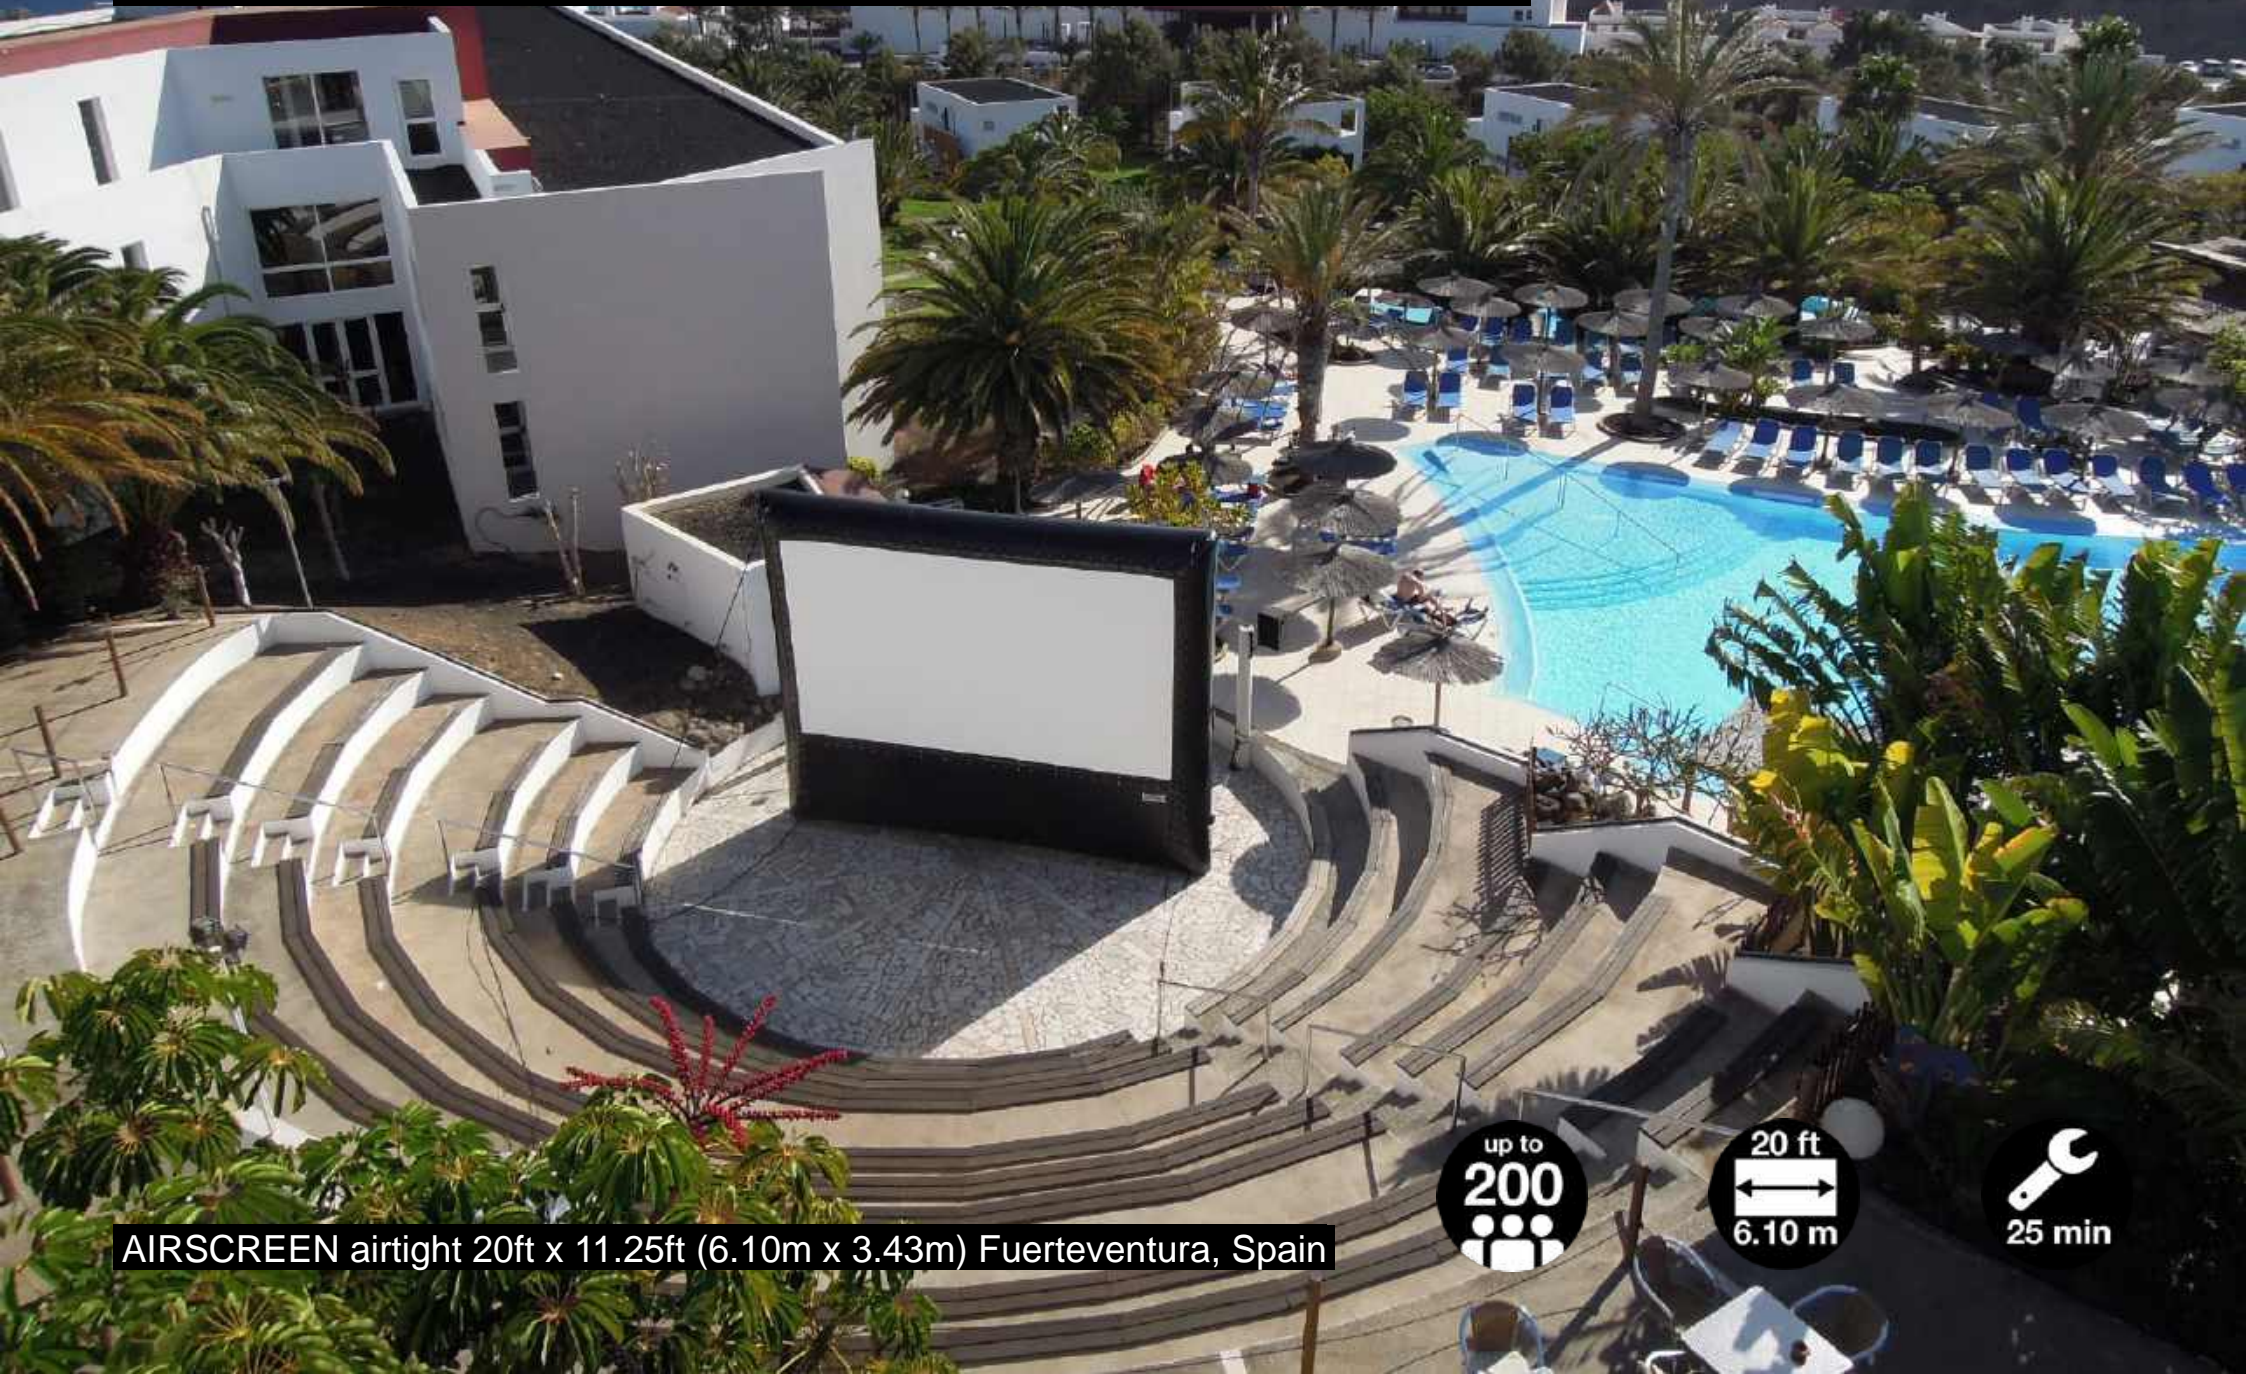

# THE MOST VERSATILE OUTDOOR CINEMA

The outdoor cinema packages by AIRSCREEN are the perfect solution for showing movies in extraordinary locations. With only one or two people your mobile cinema is installed within minutes, if it is on grass, concrete, sand or even water. Just inflate the screen, position the projector and sound system and everything is in place for a perfect movie night under the stars.

# DIVERSIFY YOUR ENTERTAINMENT PROGRAM

AIRSCREEN airtight 16ft x 9ft (4.88m x 2.74m) Cinema Paradiso

# INVITE TO ROMANTIC MOVIES ON THE BEACH

AIRSCREEN airtight 16ft x 9ft (4.88m x 2.74m) Amante Ibiza, Spain

# EASY SETUP IN EXTRAORDINARY PLACES

AIRSCREEN airtight 20ft x 11.25ft (6.10m x 3.43m) Fuerteventura, Spain

up to  
**200**  
people

**20 ft**  
6.10 m

  
**25 min**