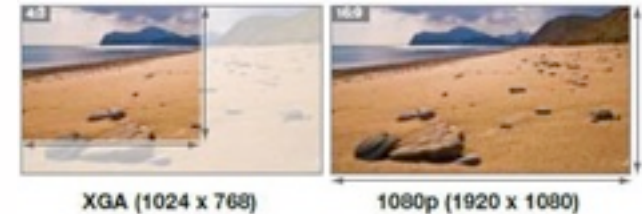

FULL HD PROJECTOR

AIRSCREEN

The Full HD EH500 produces crystal clear, bright images, perfect for movie projection where detail really matters. Full HD (1,920p x 1,080p) has more than twice the resolution of HD Ready (1,280p x 720p). EH500 is compatible with HDTV broadcasts and high-definition media to project impressive full 1,080p images and video in their original digital brilliance. Moreover, this native 1,080p projector accepts a wide variety of computer and video input signals.

COMPONENTS

- Optoma EH500
  - DLP projector
  - Full HD (1,920p x 1,080p)
  - 4,700 ANSI Lumens
  - 10,000:1 contrast
  - Including bag and manual
  - 3 year warranty
- Projector stand
- HDMI cable