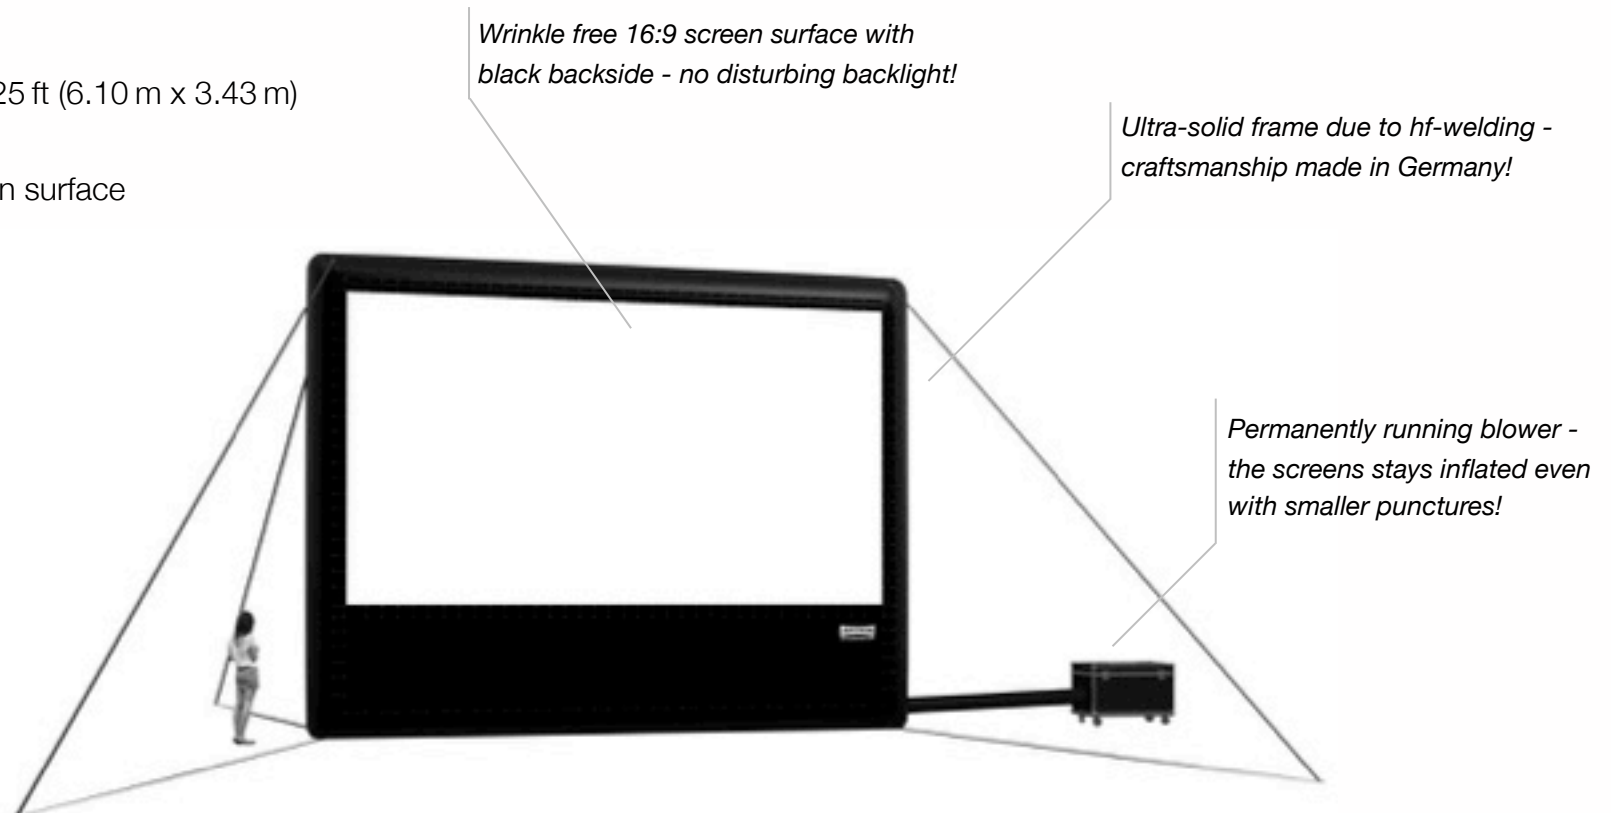

AIRSCREEN

AIRSCREEN is so much more than just an inflatable movie screen. AIRSCREEN guarantees the highest quality possible you expect from the Original. To join the layers of the AIRSCREEN fabric, we use the advanced hf-welding process to avoid potential structural weakness caused by perforation of the tube fabric when mechanical sewing is involved. You don't want a wrinkly screen surface and a floppy frame? Understandable!

COMPONENTS

- ▶ AIRSCREEN classic 20 ft x 11.25 ft (6.10 m x 3.43 m)
 - ▶ Inflatable frame
 - ▶ Front or rear projection screen surface
 - ▶ Screen ties
 - ▶ Belts & ratchets
 - ▶ Permanently running blower
 - ▶ Manual
 - ▶ 2 year warranty
- ▶ Screw ground anchor set
- ▶ Transport case

FULL HD PROJECTOR

AIRSCREEN

The Full HD EH500 produces crystal clear, bright images, perfect for movie projection where detail really matters. Full HD (1,920p x 1,080p) has more than twice the resolution of HD Ready (1,280p x 720p). EH500 is compatible with HDTV broadcasts and high-definition media to project impressive full 1,080p images and video in their original digital brilliance. Moreover, this native 1,080p projector accepts a wide variety of computer and video input signals.

COMPONENTS

- ▶ Optoma EH500
 - ▶ DLP projector
 - ▶ Full HD (1,920p x 1,080p)
 - ▶ 4,700 ANSI Lumens
 - ▶ 10,000:1 contrast
 - ▶ Including bag and manual
 - ▶ 3 year warranty
- ▶ Projector stand
- ▶ HDMI cable